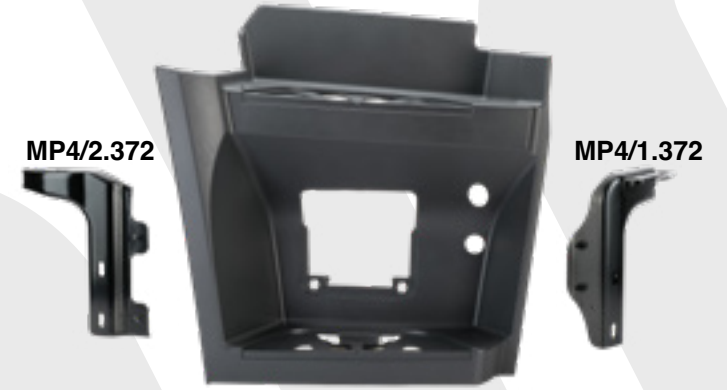

MP4/2.352P

SUITABLE FOR **ACTROS MP4 2011** ⇨

MP4/2.354G

MP4/2.356G

MP4/2.354P

MP4/2.356P

SUITABLE FOR **ACTROS MP4 2011** ⇨

SUITABLE FOR **ACTROS MP4 2011** ⇨