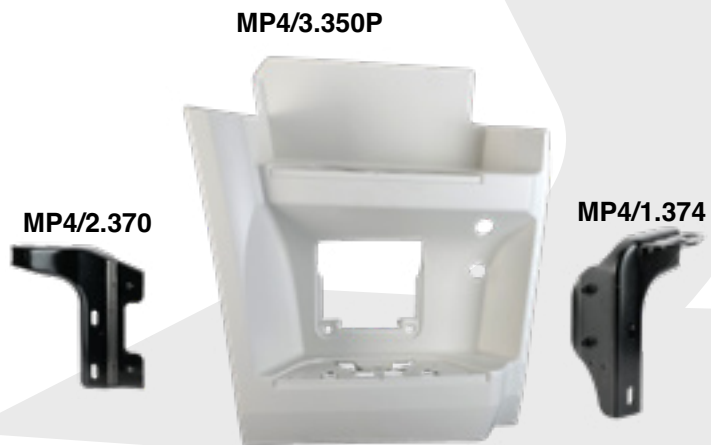

MP4/2.352P

SUITABLE FOR **ACTROS MP4 2011** ⇨

MP4/2.354G

MP4/2.356G

MP4/2.354P

MP4/2.356P

SUITABLE FOR **ACTROS MP4 2011** ⇨

SUITABLE FOR **ACTROS MP4 2011** ⇨