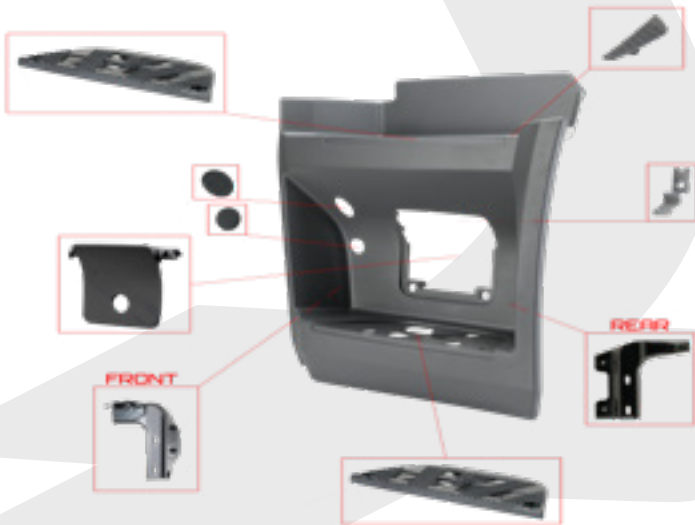

MP4/0.353G

SUITABLE FOR **ACTROS MP4 2011** ⇨