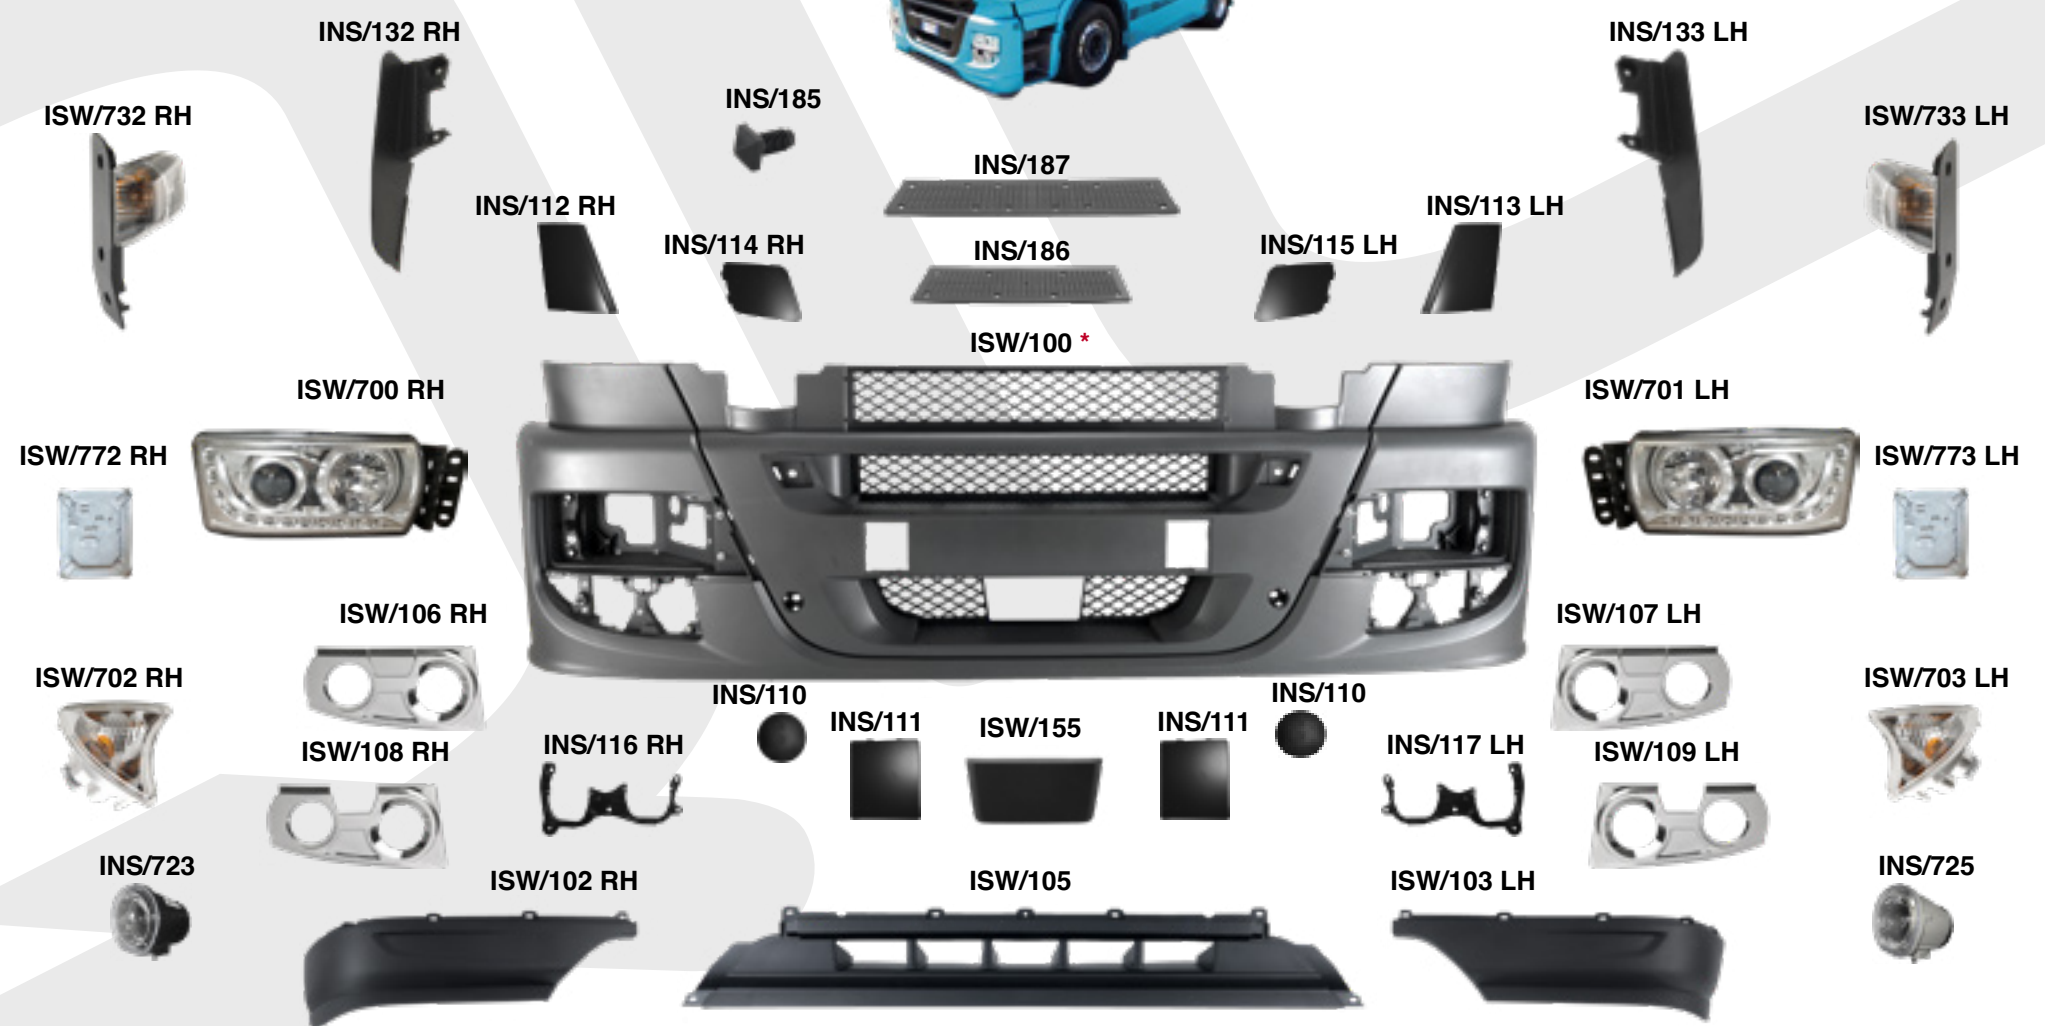

*ISW/155 included/incluso