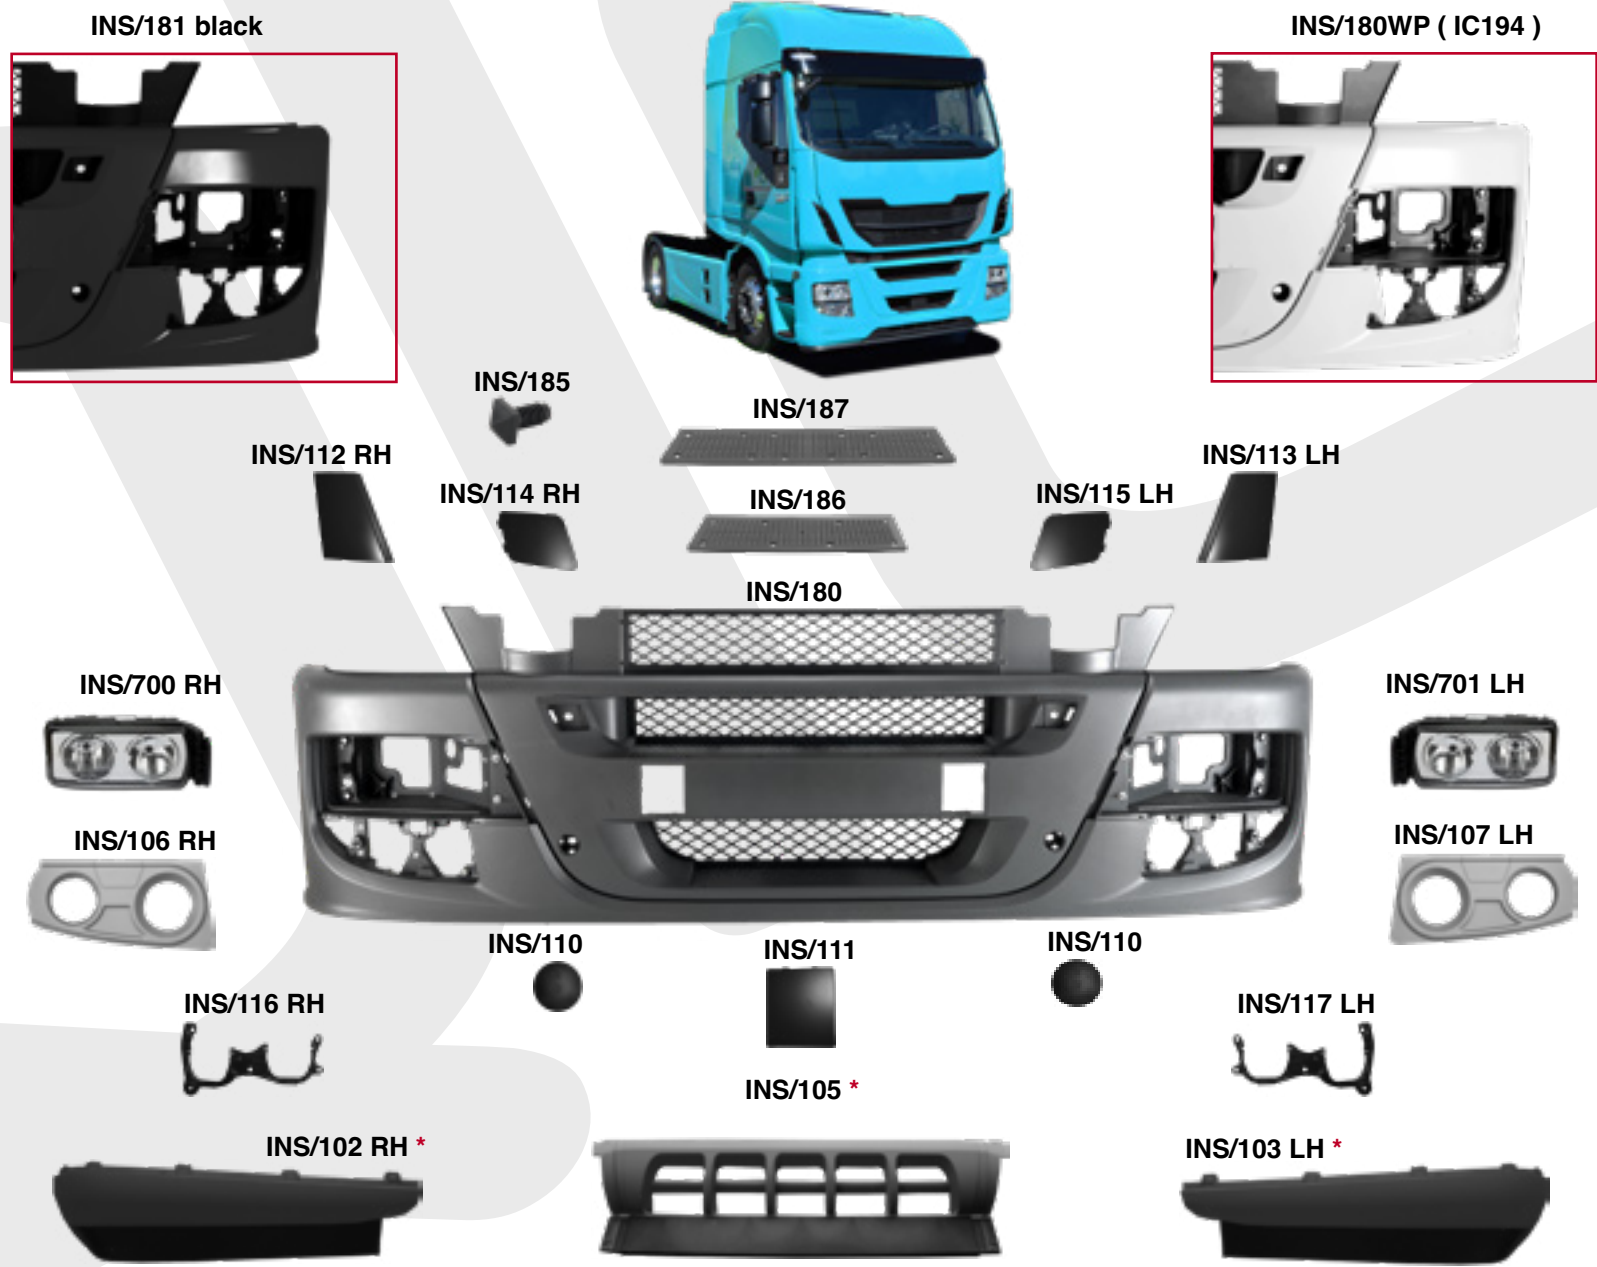

INS/725 RH - LH

INS/102 RH *

INS/105 *

INS/103 LH *

* STRALIS 2007

SUITABLE FOR **STRALIS AT - AD 2007 - 2013**

*suitable for STRALIS 2007

SUITABLE FOR **STRALIS AS 2007 - 2013**